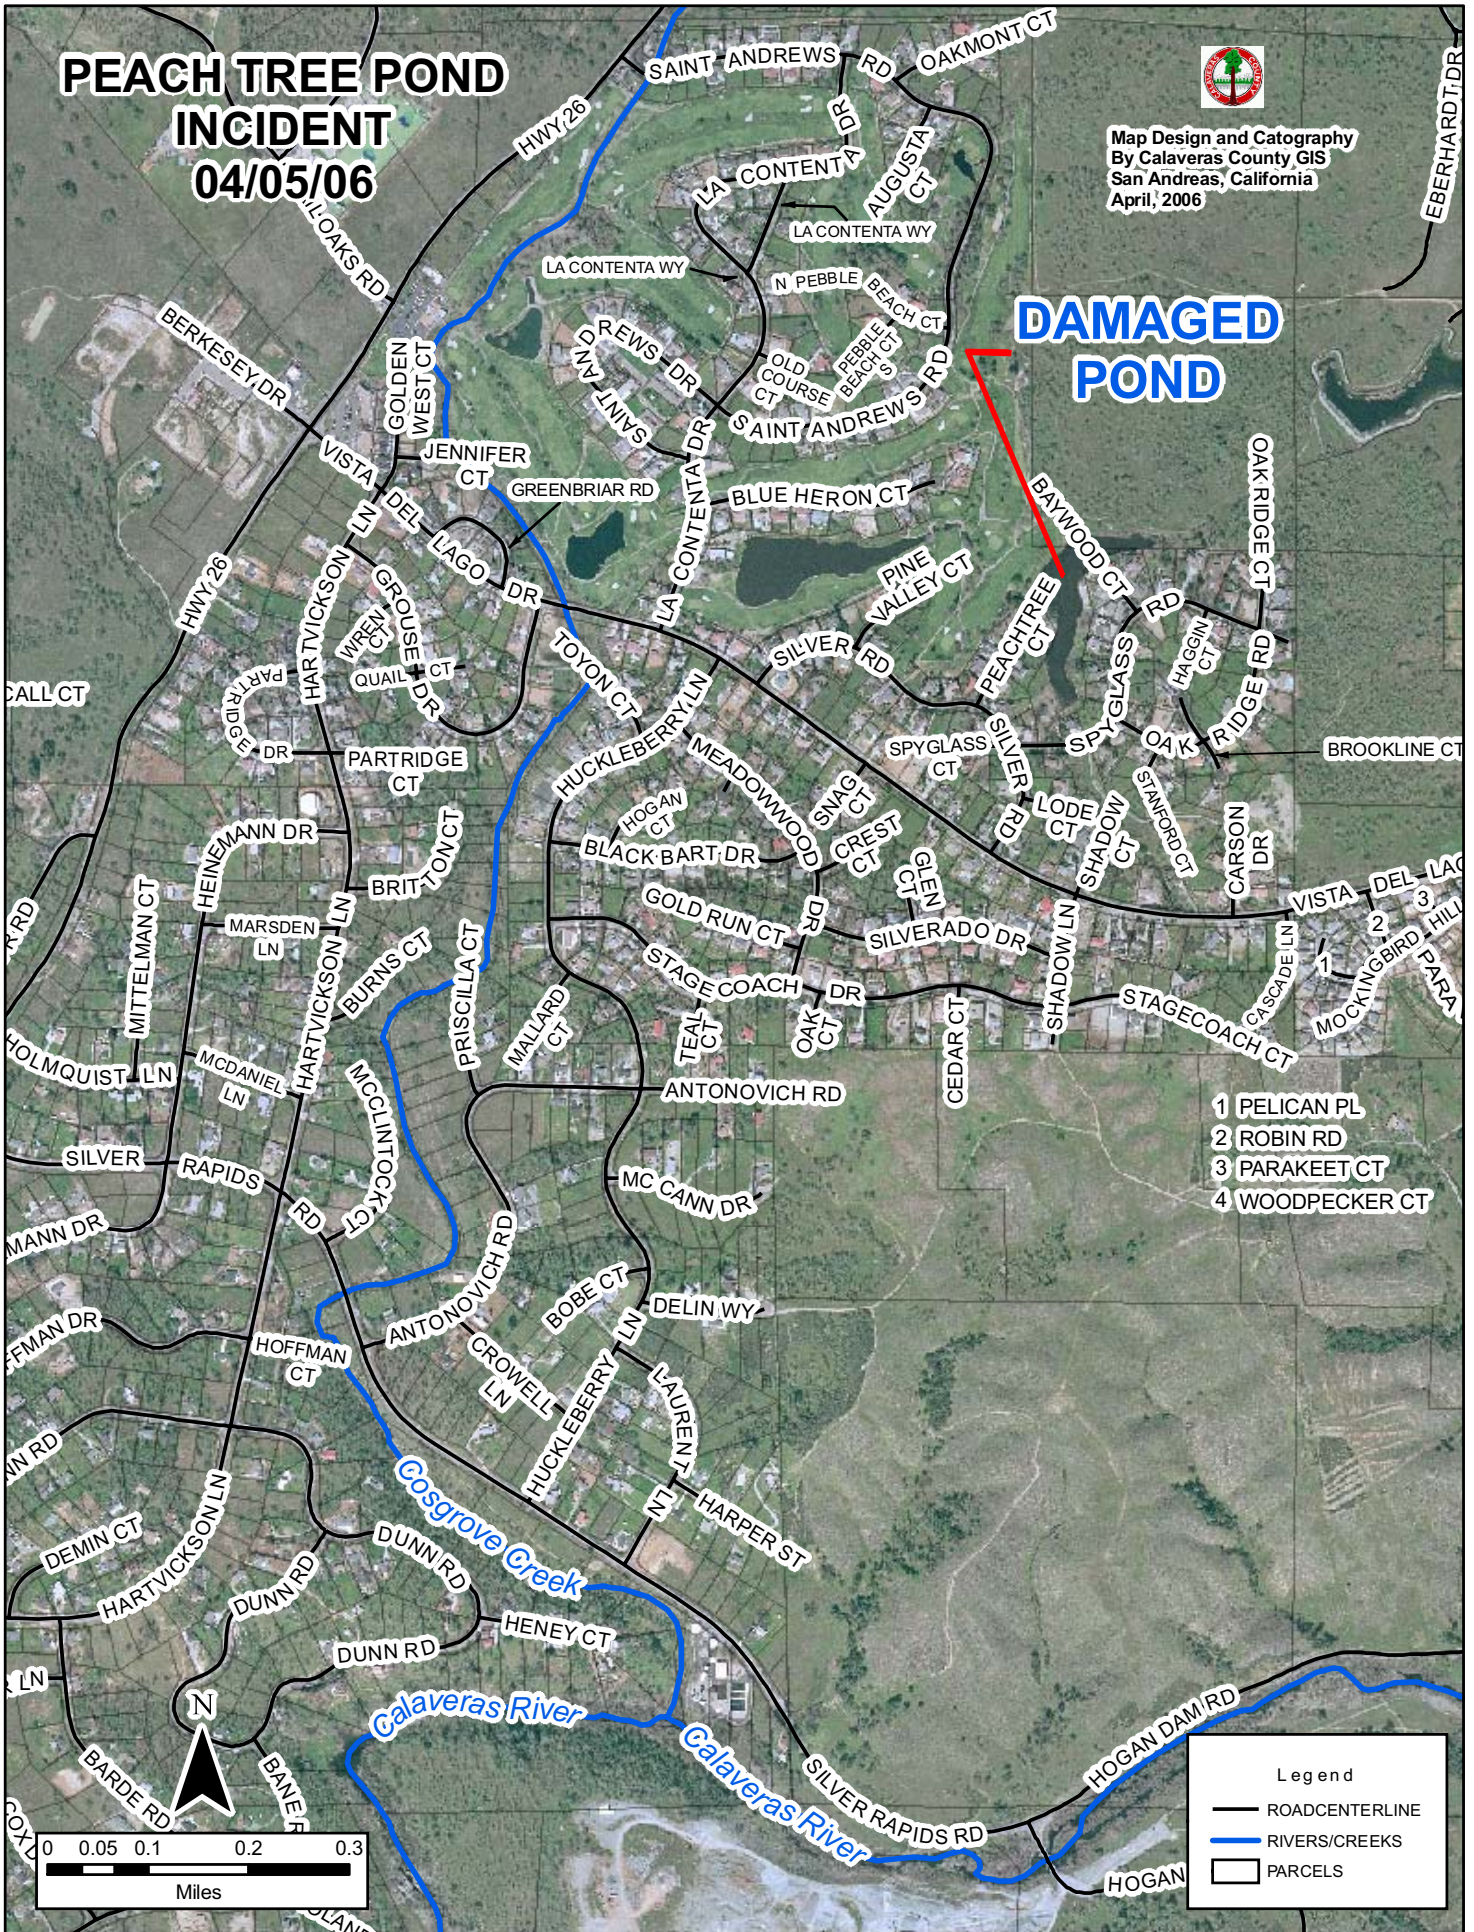

PEACH TREE POND INCIDENT

04/05/06

Map Design and Cartography
By Calaveras County GIS
San Andreas, California
April, 2006

DAMAGED POND

- 1 PELICAN PL
- 2 ROBIN RD
- 3 PARAKEET CT
- 4 WOODPECKER CT

Legend	
	ROADCENTERLINE
	RIVERS/CREEKS
	PARCELS